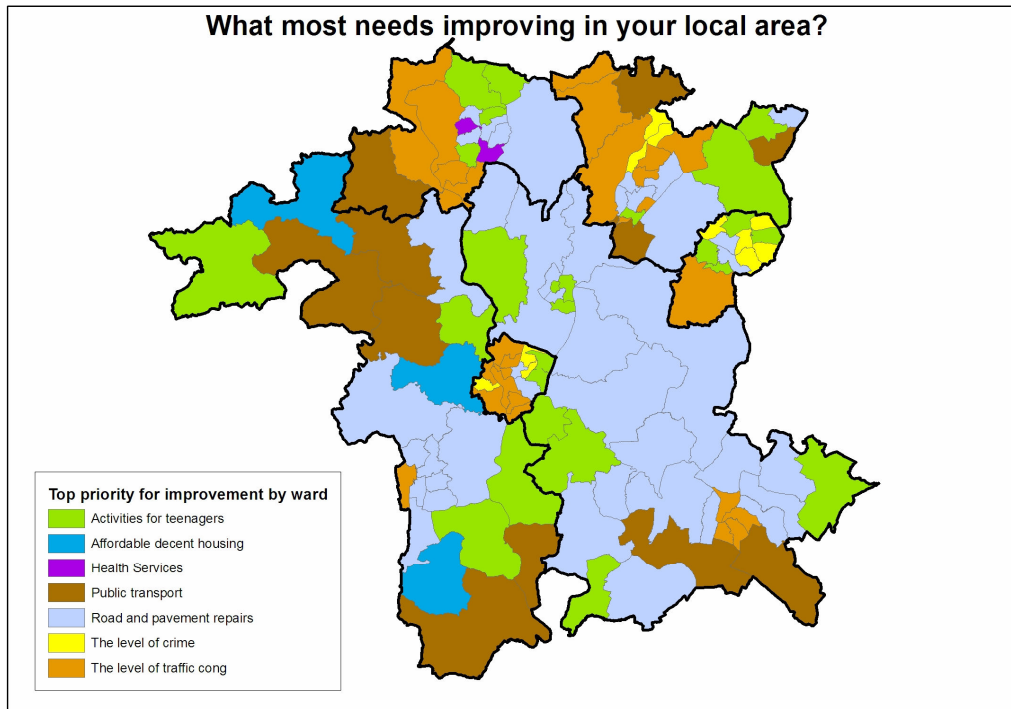

Ward results for Worcestershire depicting results of 2006/07 BVPI satisfaction survey, Q2 'What most needs improving in your local area?' (9,404 responses – county and district results combined)

What most needs improving in your local area?