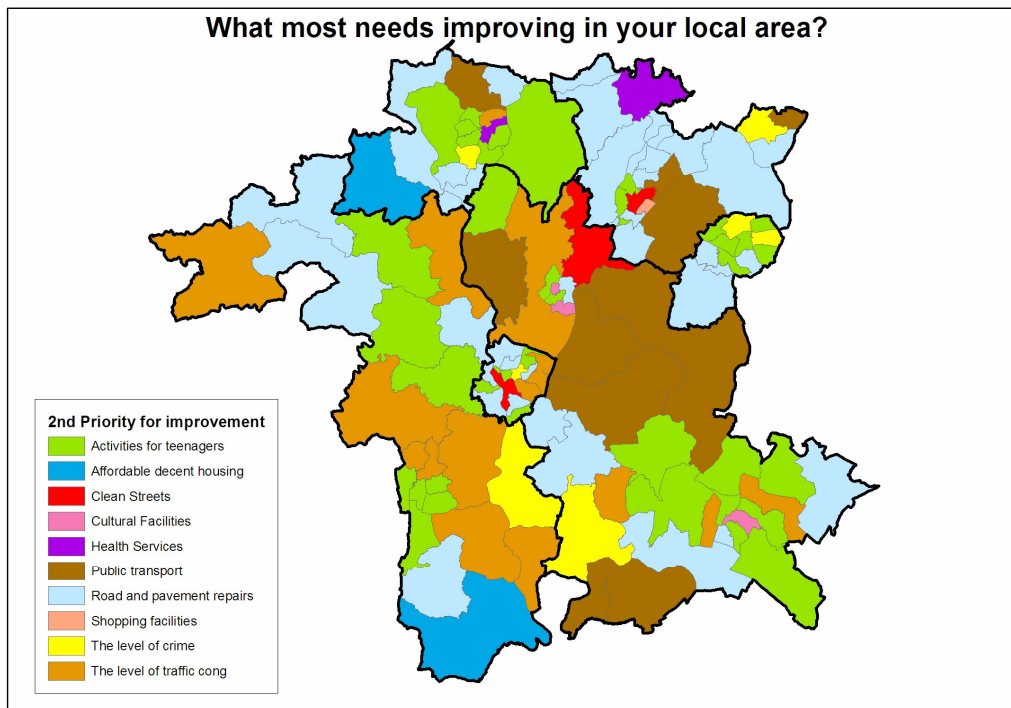

Ward results for Worcestershire depicting results of 2006/07 BVPI satisfaction survey, Q2 'What most needs improving in your local area?' (9,404 responses – county and district results combined)

What most needs improving in your local area?